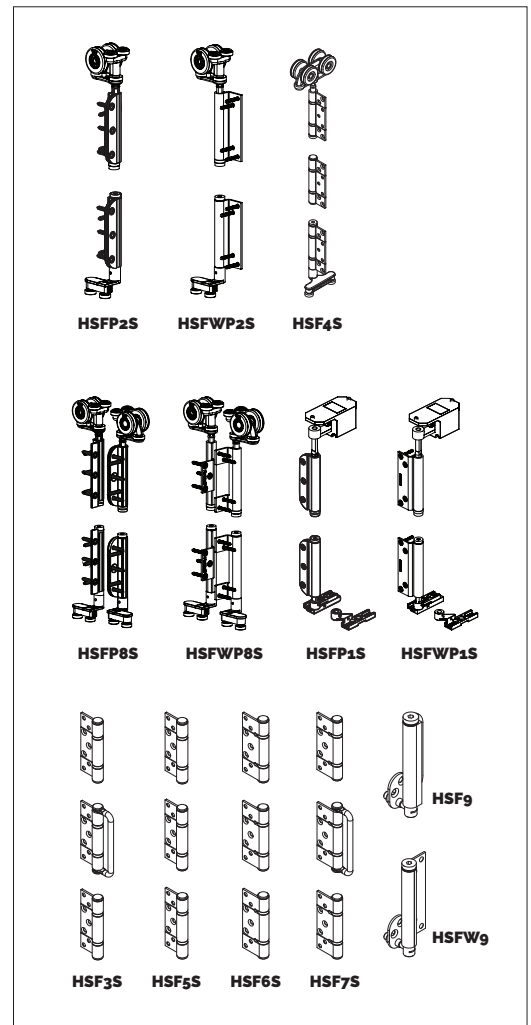

HARDWARE SPECIFICATION		
Track	H250	Anodised Aluminium (2000, 3000, 4000 & 6000mm lengths)
		Soffit fix spacing 900mm centres (maximum)
Hangers	HSFP2S	End hanger set check in - Reversible handing (incl. hanger, guide and hinge)
	HSFWP2S	End hanger set non-mortice wrap around - Reversible handing (incl. hanger and guide)
	HSF4S	Intermediate hanger set (includes hanger, guide and hinge)
	HSFP8S	Meeting door set - rebated (incl. 2 hangers and 2 guides)
	HSFWP8S	Non-mortice meeting door set - non-mortice for square cut doors (includes 2 hangers and 2 guides)
Pivot Sets	HSFP1S	Pivot set check in (incl. top and bottom pivots)
	HSFWP1S	Pivot set non-mortice wrap around (incl. top and bottom pivots)
	HSF9S	Intermediate pivot hinge check in (optional for doors over 2200mm high)
	HSFW9S	Intermediate pivot hinge non-mortice wrap around (optional for doors over 2200mm high)
Hinge Sets	HSF3S	Hinge handle set (incl. 2 hinges and 1 hinge handle)
	HSF5S	Hinge set - inward opening (incl. 3 hinges)
	HSF6S	Offset hinge set - inward opening (incl. 3 offset hinges)
	HSF7S	Offset hinge handle set - outward opening (incl. 2 offset hinges and 1 offset hinge handle)
Channels	H89SS	Stainless steel (2000 & 3000mm length)
	H94X	Aluminium (2000, 3000, 4000 & 6000mm lengths)
	H94P	Polypropylene (2000, 3000, 4000 & 6000mm lengths)
	H94PSC	Aluminium supporting channel and polypropylene (2000, 3000, 4000 & 6000mm lengths)
Accessories		
Flushbolts	HSF190S	190mm non locking flushbolt
	HSF190LS	190mm locking flushbolt
	HSF450S	450mm non locking flushbolt
	HSF450LS	450mm locking flushbolt
	HSF600S	600mm non locking flushbolt
	HSF600LS	600mm locking flushbolt

DOOR SPECIFICATION	
Track System	Securefold 100
For Individual Door Leaves:	
Max Panel Weight	100kg
Max Panel Width	1000mm
Panel Thickness	35-68mm
Max Panel Height	3300mm
For doors between 35-47mm thick use an alternative to the standard flushbolt	